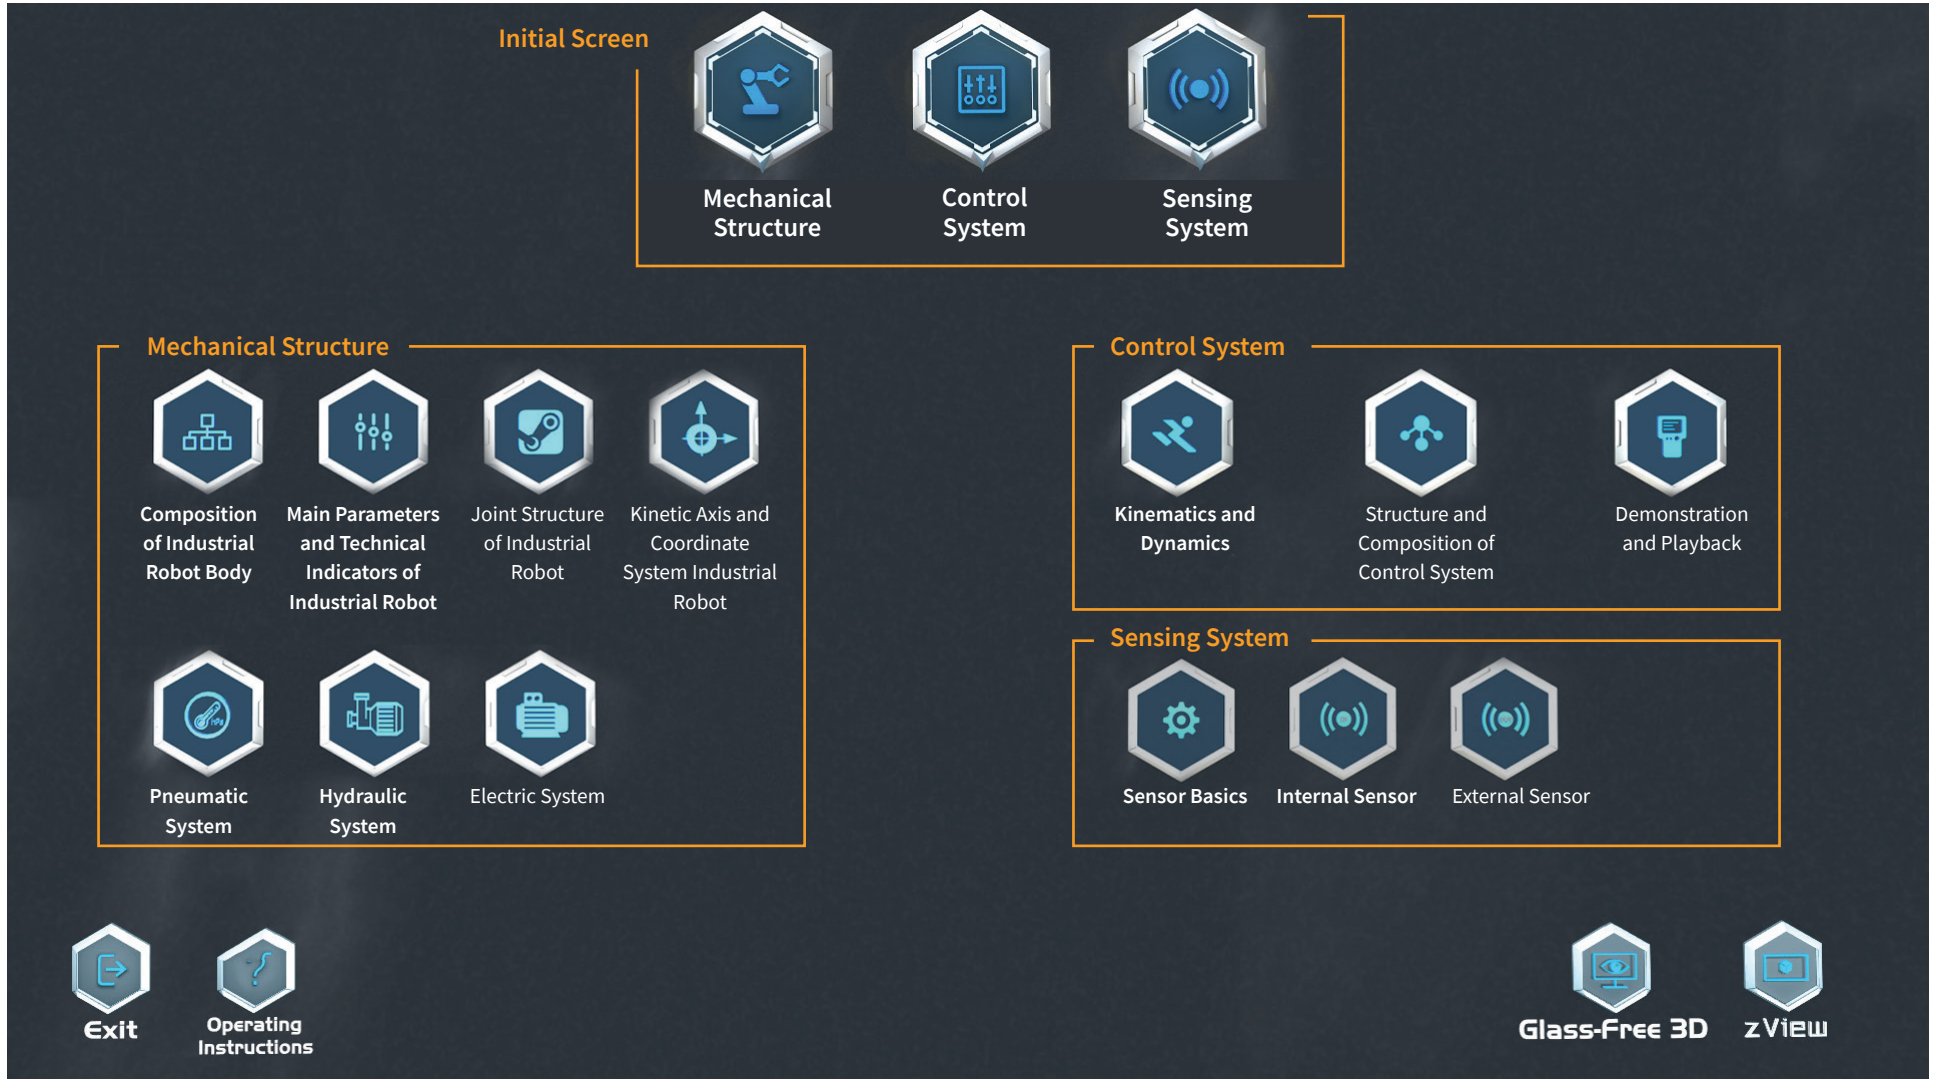

Industrial Robotics Expert by GTAFE

REFERENCE SHEET - Launch Code AP41

See the video "How To: Industrial Robotics Expert by GTAFE" to get started using this application.

Industrial Robotics Expert by GTAFE

REFERENCE SHEET - Launch Code AP41